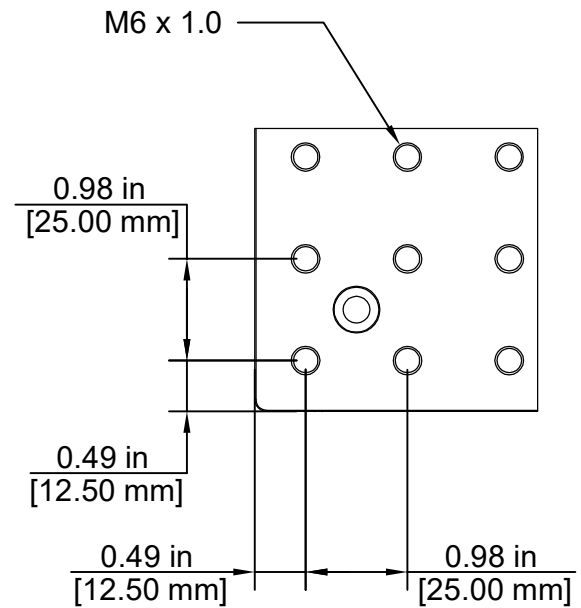

A

M6 Counterbored Hole
5 PLACES

A

FOR INFORMATION ONLY
NOT FOR MANUFACTURING PURPOSES

RealOp
MLA-300*900
300 x 900 x 12 mm Aluminum Breadboard
Material: Anodized Aluminum