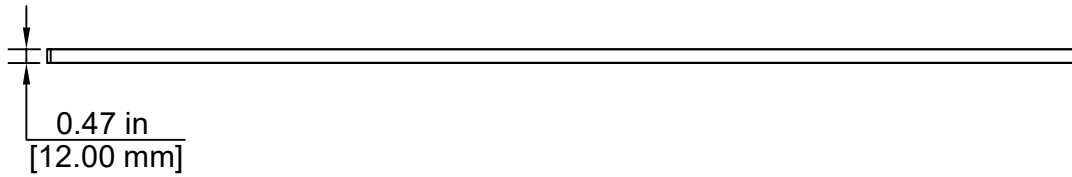

A

M6 Counterbored Hole
5 PLACES

A

FOR INFORMATION ONLY
NOT FOR MANUFACTURING PURPOSES

RealOp
MLA-300*900
300 x 900 x 12 mm Aluminum Breadboard
Material: Anodized Aluminum