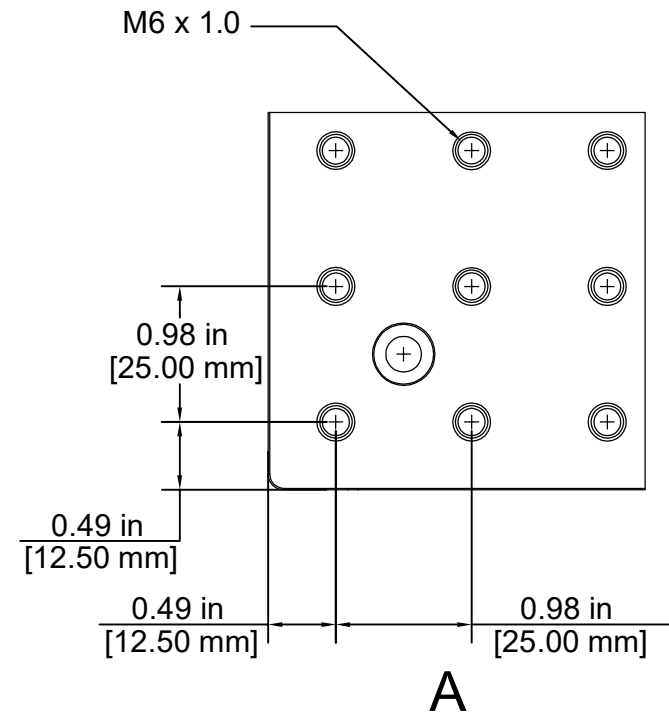

M6 Counterbored Hole
5 PLACES

FOR INFORMATION ONLY
NOT FOR MANUFACTURING PURPOSES

RealOp
MLA-450*450
450 x 450 x 12 mm Aluminum Breadboard
Material: Anodized Aluminum